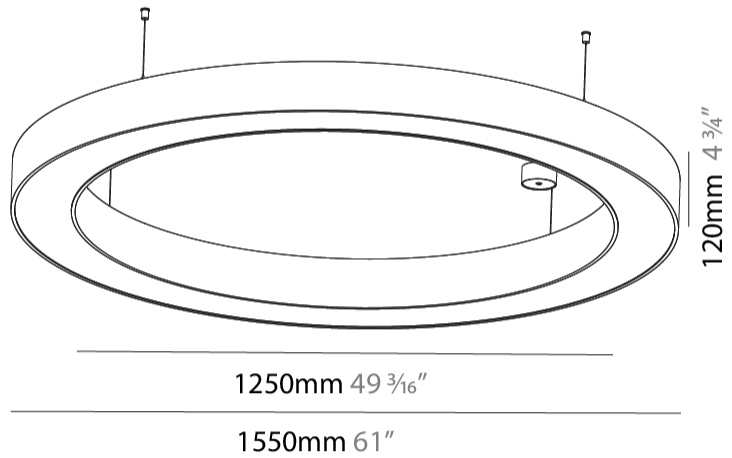

GENERAL

Series: Glorious
Subseries: Glorious
Brand: Prolicht
Division: Architectural
Mounting Type: Suspension
Mounting Location: Ceiling
Subcategory: Ambient

PHYSICAL

Shape: Round
Diameter (mm): 1550
Diameter (in): 61
Height (mm): 120
Height (in): 4 ¾
Max. Overall Height (mm): 2120
Max. Overall Height (in): 83 ⅞
Light Distribution: Direct
Weight (kg): 16.737
Weight (lbs): 36.82
Diffuser: PMMA - Opal or Micro-Prism
Fixture Finish: SSR / BKV / CWI / CRY / HAB / UFT / ITA / RUA / FTG / MYG / LOD / PUS / FRO / FUP / KIA / POP / BLS / SPG / MEY / GOH / GUM / CHC / COM / ABZ / JAG / OBR / MOS / ROR
Fixture Material: Aluminum

ELECTRICAL

Lamp Type: LED (Zhaga Standard)
Input Wattage (W): 75
Total Output Wattage (W): 60 / 48 (3500K)
Dimming: Non-Dimming / Phase Dimming (120Vac only) / 0-10V Dimming
Driver Included: Yes
Driver Location: Integrated
Driver Type: Constant Current
Driver Class: Class 2
Input Voltage (V): 120 - 277
Constant Current (MA): 350 / 700/800 (3500K)

LED

Color Temperature (°K): 3000 / 3500 / 4000
Max. Delivered Lumen (lm): 6920 / 7164 / 7310
CRI: >80 CRI
Efficiency (%): 0.65
Lamp Life (hrs): 50000

OPTICAL

RATINGS AND CERTIFICATIONS

Certified By: Certified for North American Standards
IP rating: IP20