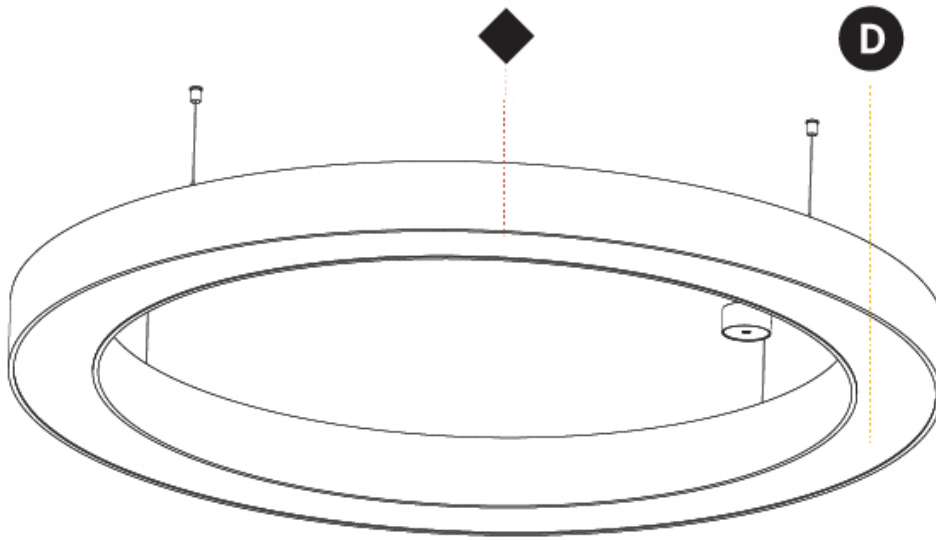

A30233-

PROJECT	_____
TYPE	_____
SPECIFIER	_____
QUANTITY	_____
DATE	_____